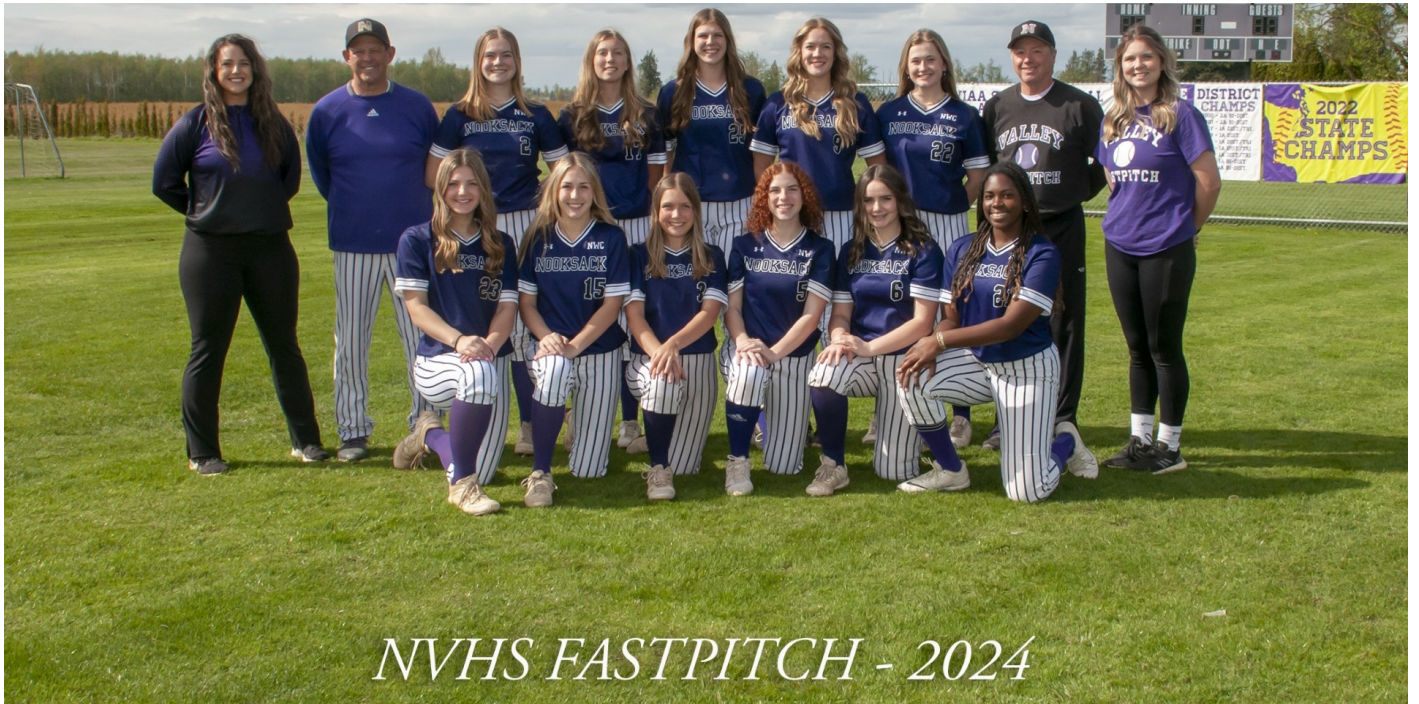

NOOKSACK VALLEY PIONEERS

#	Name	Position	Year	Season Results	4 - 8
1	Cecilia Rogers	P/OF	12	Bellingham	20-0 W
2	Kennedy Burke	OF/INF	11	Lynden Christian	14-3 L
3	Kestyn Wagter	P/INF	10	Sedro-Woolley	23-3 L
5	Alyxis Larson	OF	10	Anacortes	19-16 W
6	Karson Olney	C/INF	9	Blaine	17-0 L
9	Lainey Kimball	INF/OF	12	Lynden	17-3 L
15	Payton Bartl	P/OF	10	Kittitas	9-7 L
17	Raegan Burke	INF	9	Wahluke	13-9 W
20	Gracie Rutgers	OF/C	10	Freeman	7-1 L
21	Halle Benner	OF	9	College Place	12-3 L
22	Shelby Mason	INF	11	Ferndale	10-7 L
23	Alayna Dykstra	C/OF	11	Sehome	21-4 W
25	Grace DeHoog	INF	10	Mount Vernon	Apr 22
				Burlington-Edison	Apr 24
				Mount Baker	Apr 26
				Meridian	Apr 30
				Squalicum	May 2
				Oak Harbor	May 6
				Lakewood	May 7

Team Profile	
League:	Northwest Conference
City:	Everson
Colors:	Purple/White
Superintendent:	
Principal:	
Athletic Director:	
Head Coach:	TOM HARMON
Asst Coaches:	PETE ROBBIN, BREANNA SCHEFFER, ARLISSA RAWLS, JOANNE TEVELDE, JASMIN HARMON, OLIVIA O'BRYAN
Volunteers:	
Athletic Trainer:	
Managers:	